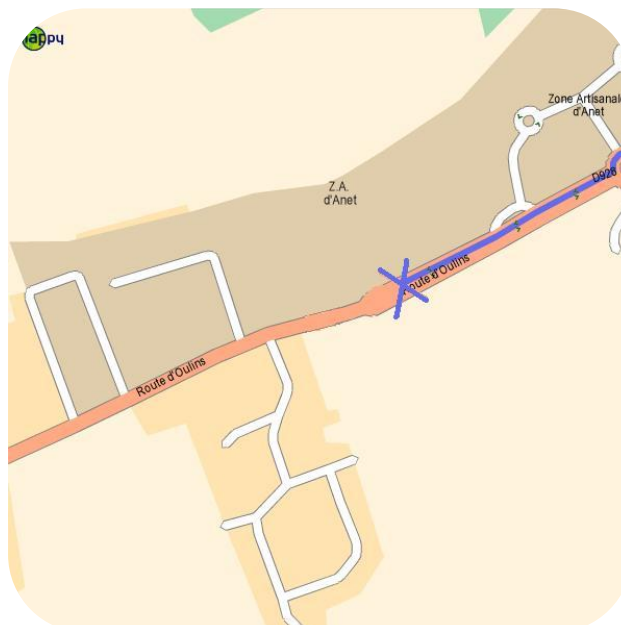

Directions Paris → Anet (from Paris Porte Maillot)

-  Take the autoroute A14, following the roadsign :

ROUEN
CERGY
PONTOISE
RUEIL-MALMAISON
SAINT-GERMAIN-EN-LAYE
LA GARENNE-COLOMBES

-  The A14 merges into the A13/E05, keep on this direction, following the roadsign :

MANTES SUD
MANTES-LA-VILLE-LES BROUETS
ROUEN
LE HAVRE
CAEN

-  Take the exit (sortie) n°12, left at the stoplights and continue on the D928 (Avenue de l'Europe), following the roadsign :

DREUX
MANTES-LA-VILLE
MAGNANVILLE

- Keep on the D928, going through the towns of Favrieux, Longnes, Mondreville, Le Mesnil-Simon always going in the direction of Dreux, Anet on the **D928**
- Just after entering Anet, the route changes names to Route d'Oulins. UCIB is on the right side of the road.